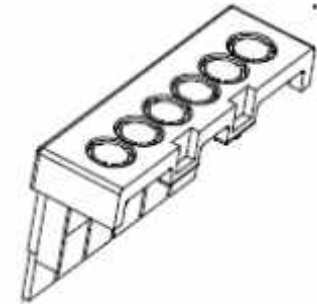

Ausschnitt A-A

**2-MODULE-ENCLOSURE
FOR M36 DIN-RAIL SERIE 35**

Type 35
Cover for enclosure
high, knock-out

Part No.: GH02HS02/035/180

All dimensions in mm