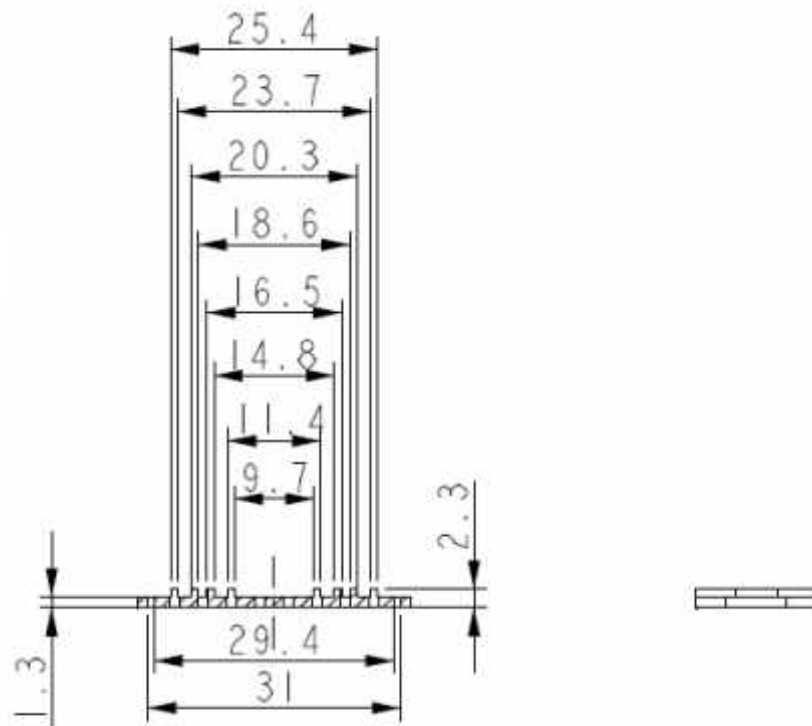

Section A-A

**2-MODULE-ENCLOSURE
FOR M36 DIN-RAIL SERIE 35**

**Type 35
Partition plate (behind terminals)**

Part No.: GH02HS02/035/400

All dimensions in mm