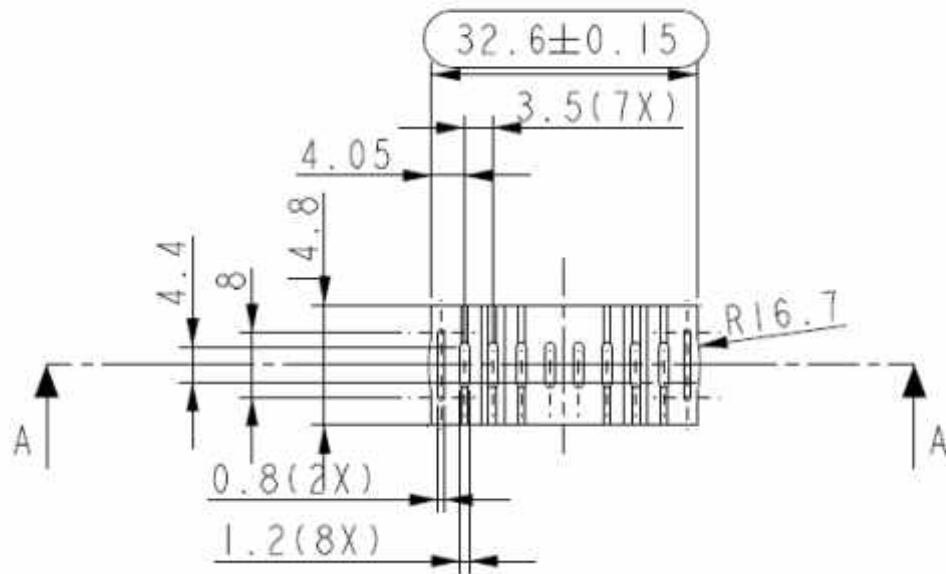

Section A-A

**2-MODULE-ENCLOSURE
FOR M36 DIN-RAIL SERIE 35**

**Type 35
Partition plate (behind terminals)**

Part No.: GH02HS02/035/400

All dimensions in mm